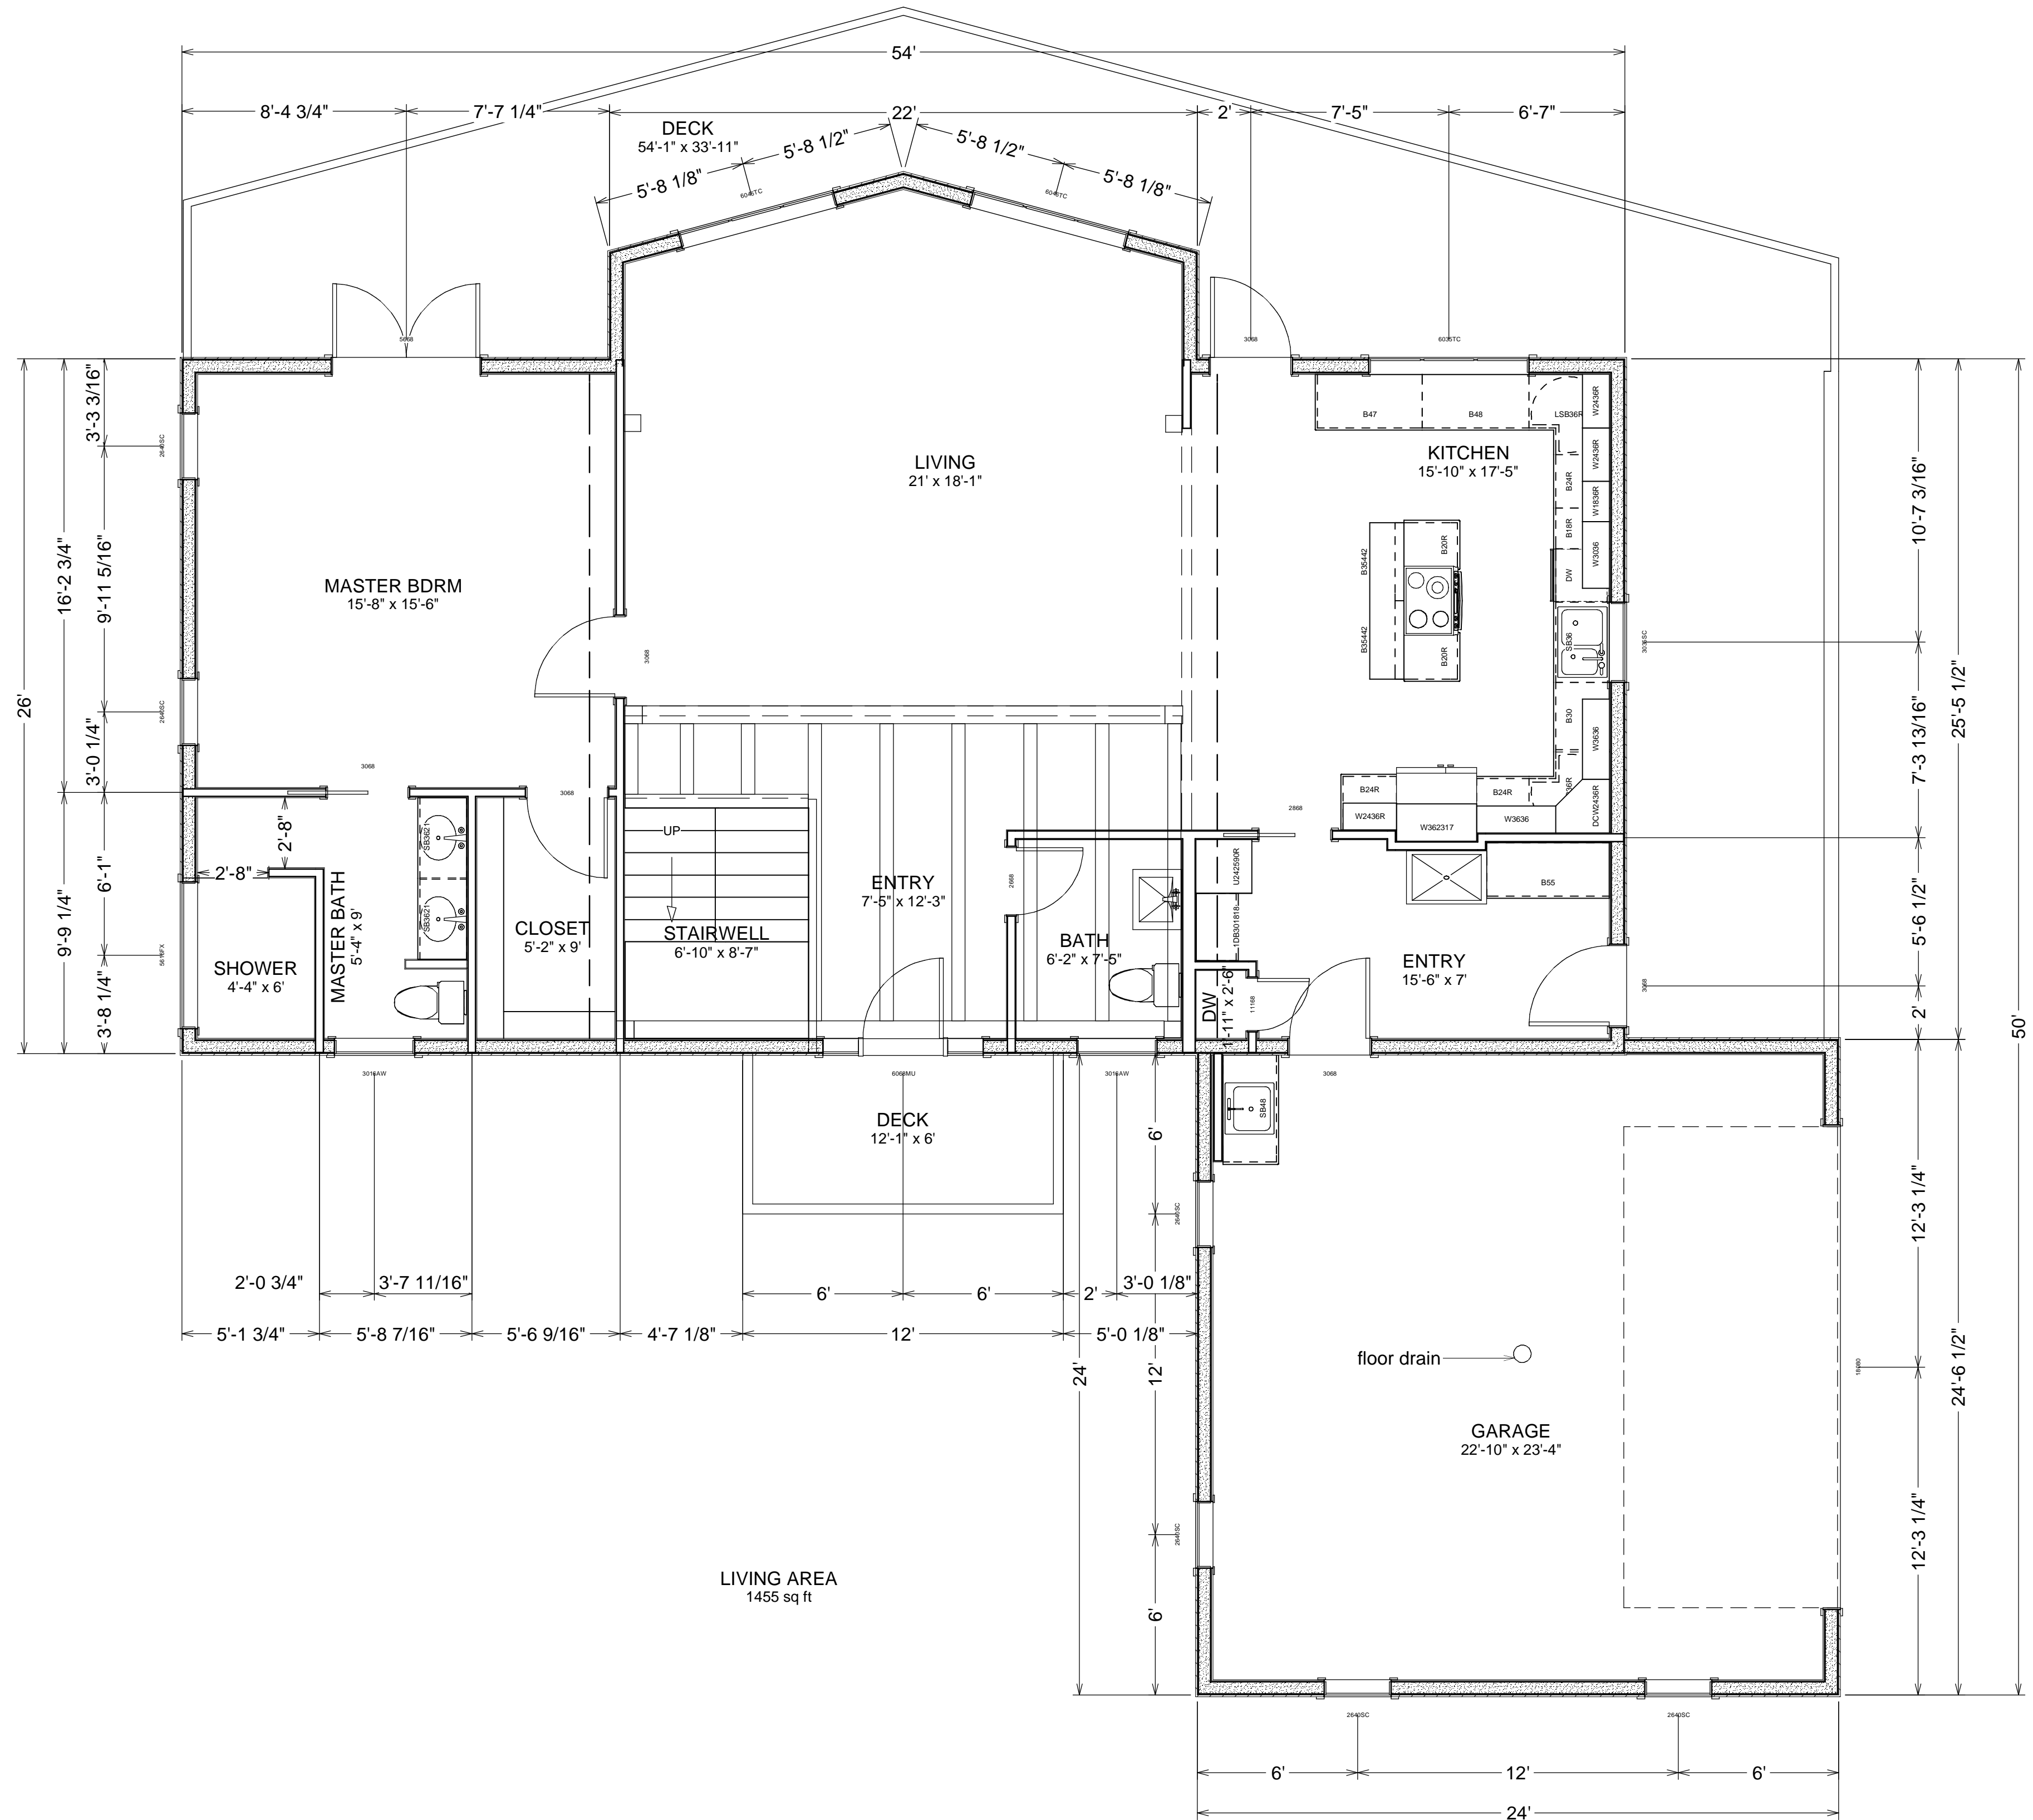

Date:  
2/20/16

*Erskin Construction*  
Design by: **Todd Erskin**

# Hoten Home

Main Floor  
Scale: 1/4" = 1'

Date:  
2/20/16

*Erskin Construction*  
Design by: **Todd Erskin**

# Hoten Home

Main Floor  
Scale: 1/4" = 1'